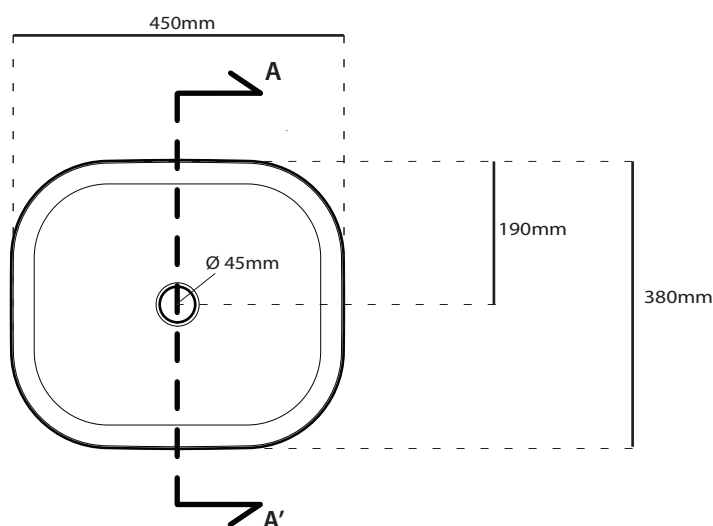

## ACCESSORI

**PILETTA CON COVER IN CERAMICA**  
Open drain with ceramic cover

 **cod. 9916**  **cod. 9916MT**

 **cod. 9916NE**

 **cod. 9916NEMT**

 **cod. 9916SA**

 **cod. 9916ON**