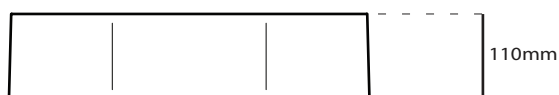

ATTENZIONE:

Galassia Spa persegue la filosofia di migliorare i prodotti aggiungendo nuovi materiali, innovazioni progettuali e tecnologie produttive. L'azienda si riserva di cambiare schede tecniche e caratteristiche di funzionamento degli articoli in ogni momento e senza necessità di preavviso. I pesi possono subire variazioni del 20%.

ATTENTION:

Galassia Spa is constantly improving its products by adding new materials, new projects and modern production technologies. The company reserves the right to change any technical specifications/ dimension and/or operating characteristics of the products at any time and without giving notice. the ceramic items weight may vary up to 20%